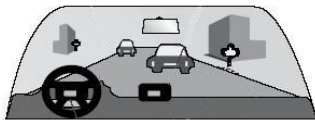

Tork Helmet Speakers

FM Receiver

Techmounts bracket

Extras include Car Install Kit with Hands-Free Bluetooth Cellular Interface, Car Power Adapter, Windshield Mount and Carry Case

GPS Specifications

Windows CE.Net 4.2
Netropa Intellinav Software
Navteq Map Data
SIRF Star III Receiver
4.3", 16:9, 480x272 RGB
Lithium-Ion Battery
GPS: 4.5" x 1" x 3"

Camera Specifications

Waterproof Housing
Small Size, 1.25" x 1.25"
OmniPixel2™ Sensor
1/3" OV7949 CMOS
510 x 496 resolution
420 TV Lines, 0.1 LUX
70 degree view angle

OmniVision OmniPixel2™ OV7949 CMOS sensors are designed specifically for the automotive industry and can compete head-to-head with the competitive CCD market. The OV7949 image sensor is a high performance video camera with a small footprint and low power consumption. The OV7949 excels in low light conditions and can operate within a wide temperature range from -20C to +70C.